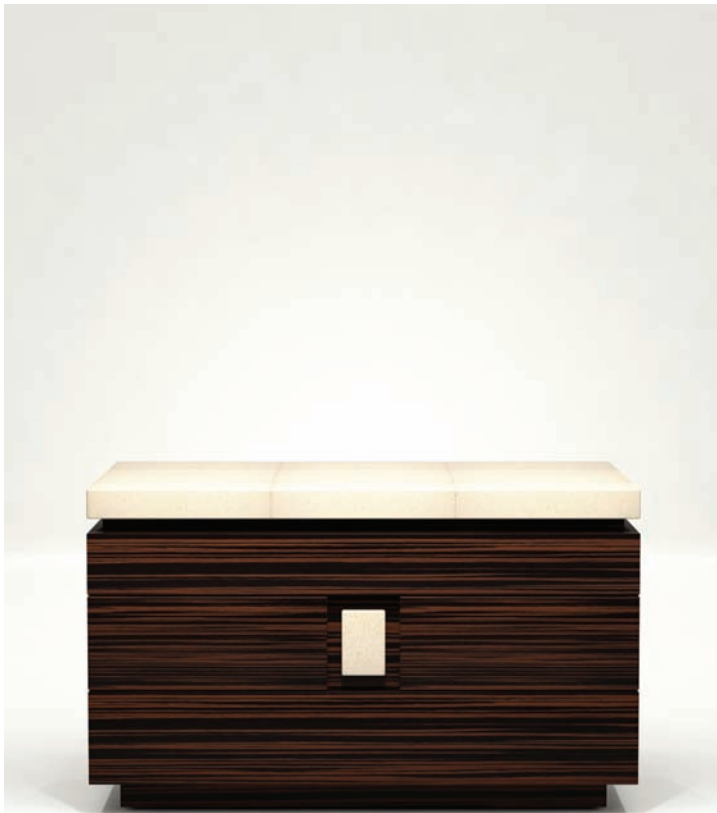

M A G N I

Wilshire

Wilshire Nightstand®

The "Wilshire" Nightstand, hand-crafted in Southern California, is shown in Macassar Ebony with dark stain and cream shagreen top and center piece.

dimensions

38" W x 24" D x 22 1/2" H