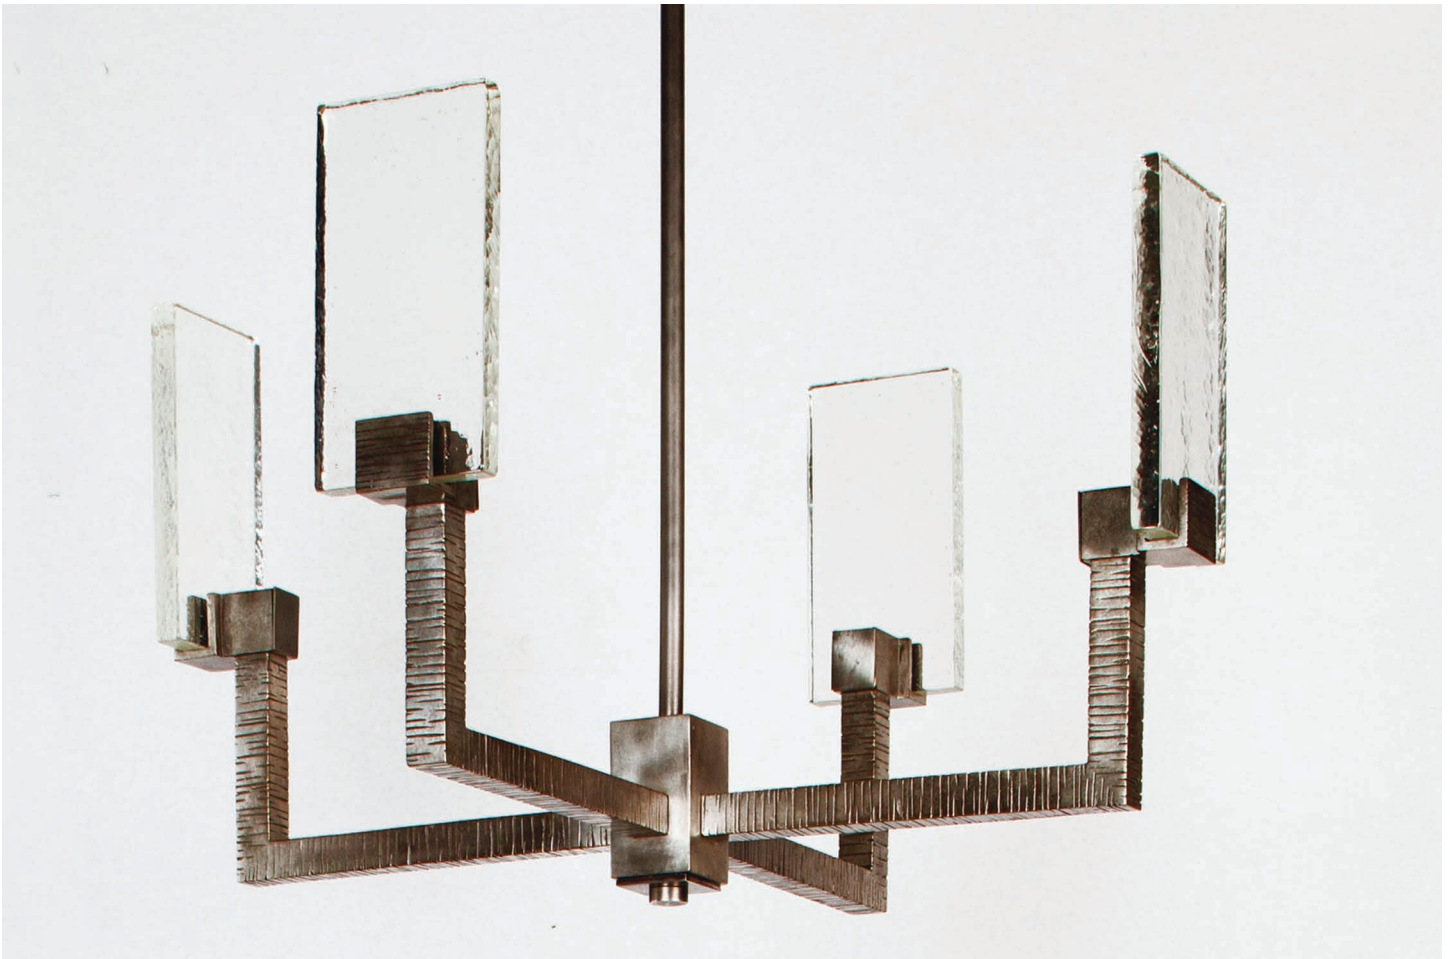

M A G N I

Paris

The "Paris" Chandelier, handcrafted in Southern California, features a cast glass shade with a cast bronze arm and a hand chiseled detail.

dimensions

28" DIA x 1'4 1/4" BH x TBD OAH

finish

shown in silver patina

also available in oil rubbed bronze, natural bronze,
and noir

details

(4) 40w max G8 Halogen 120V
also available as a 5 or 6 arm fixture