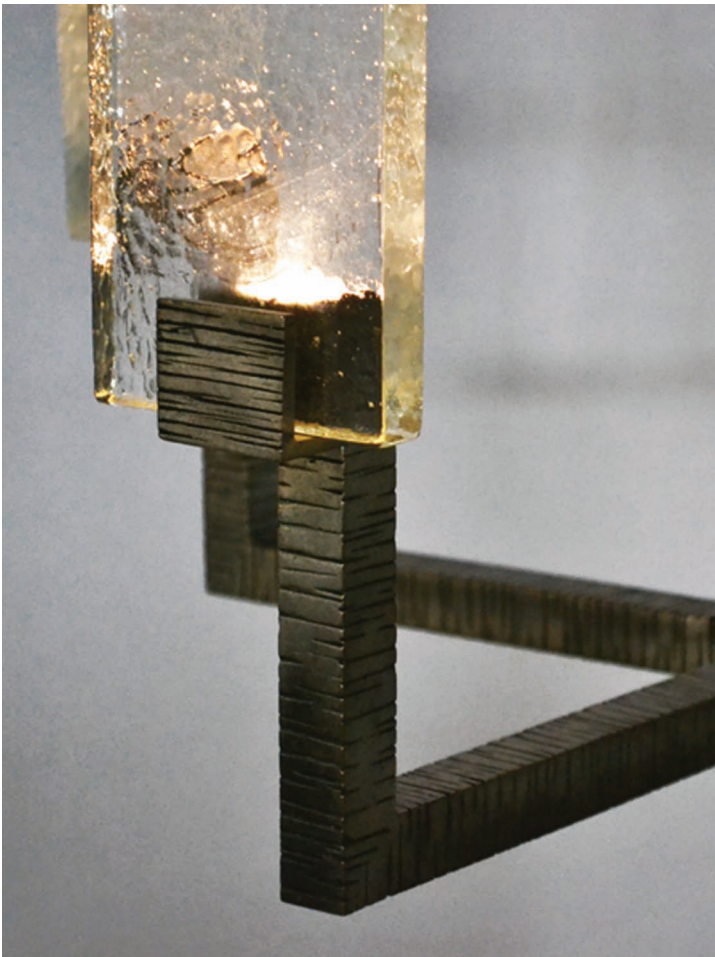

M A G N I

Paris

The "Paris" Chandelier, handcrafted in Southern California, features a cast glass shade with a cast bronze arm and a hand chiseled detail.

dimensions

28" DIA x 1'4 1/4" BH x TBD OAH

finish

shown in silver patina

also available in oil rubbed bronze, natural bronze,
and noir

details

(4) 40w max G8 Halogen 120V
also available as a 5 or 6 arm fixture