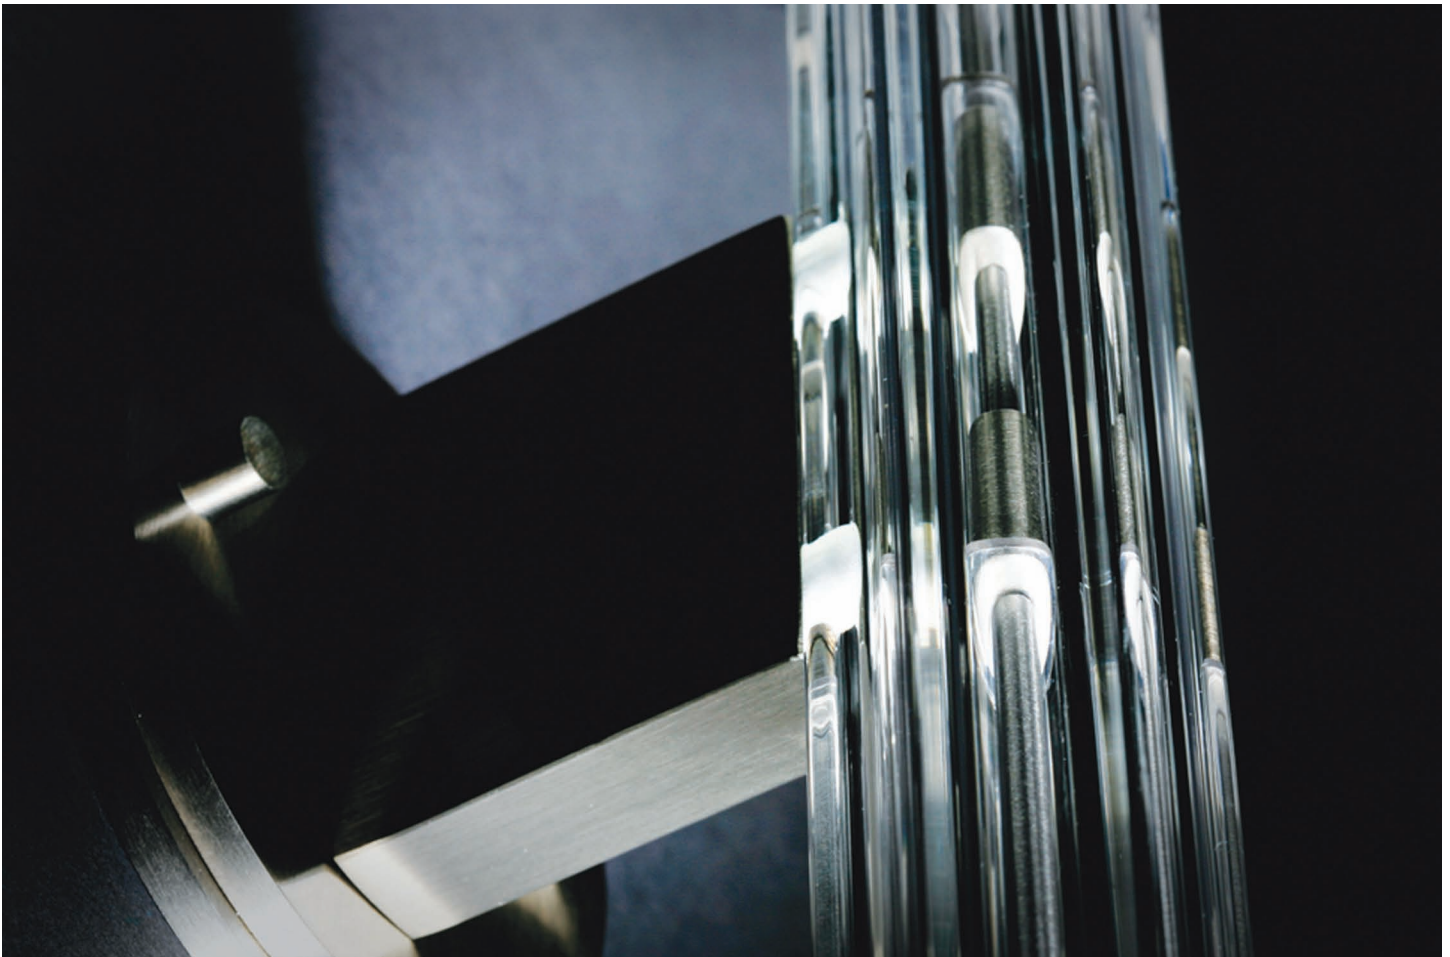

M A G N I

Montecito

The "Montecito" Sconce, features an Austrian crystal stem and a hand blown glass shade with beveled edge detail. The cast bronze backplate is a raised panel detail accentuated with a hand rubbed finish.

dimensions

6" DIA SHADE x 1'6" H x 7" PROJECTION

finish

oil rubbed bronze, natural bronze, polished bronze, silver patina bronze, polished nickel, brushed nickel

details

Mounting Location: center of backplate