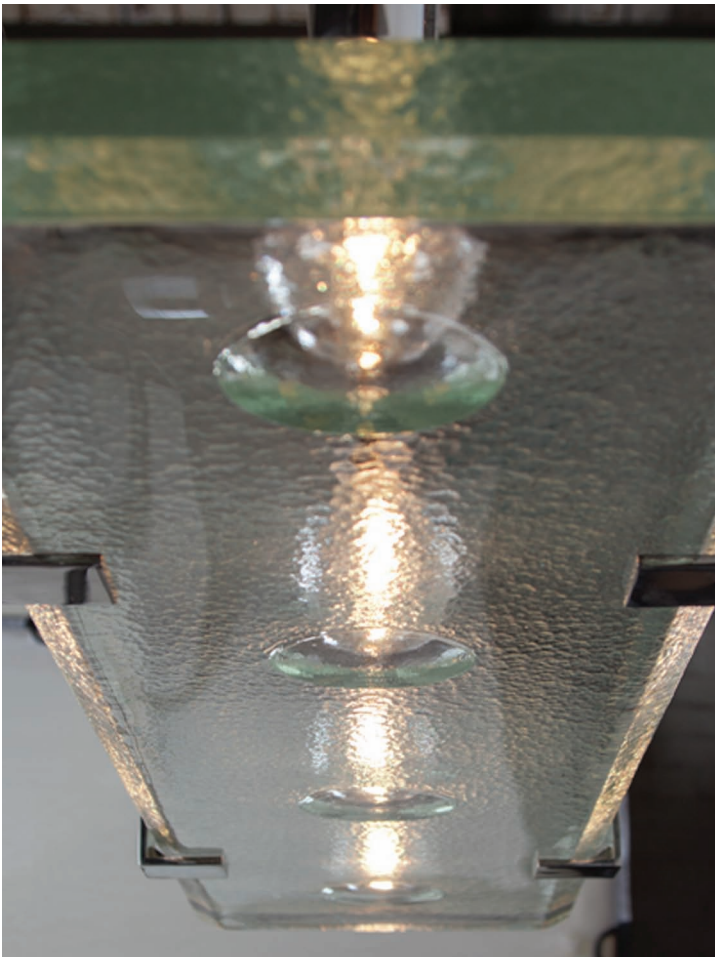

M A G N I

Jewel

Jewel Chandelier®

The "Jewel" Chandelier is hand-crafted in Southern California. It features a textured cast glass shade with beveled edges and four optic lens details that capture light from clear light globes that hover above each. The glass is suspended below a thin profile architectural frame which hangs below a floating cantilever canopy detail.

dimensions

48" W x 12 3/4" D x 10 1/4" H x TBD OAH

finish

available in polished stainless steel or satin stainless steel

details

UL listed

Lighting: (4) 40W E26 G25, 120V, 160W TOTAL

Weight: 120 lbs