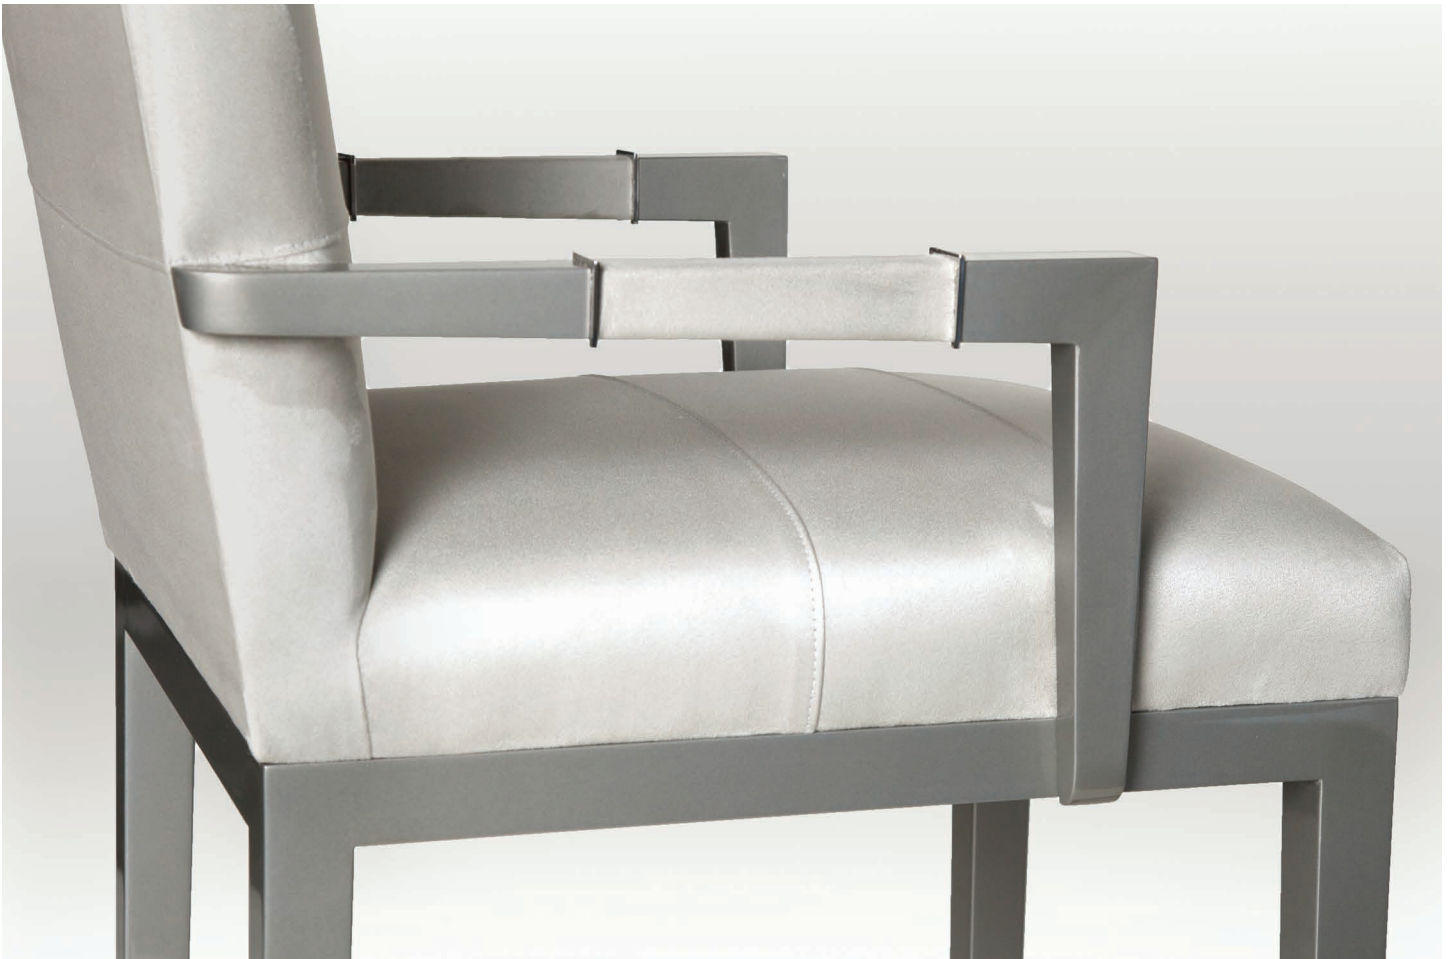

M A G N I

Valentino

Valentino Barstool®

The “Valentino” Barstool, hand-crafted in Southern California, is appointed by stainless steel “cuff links” on the legs and arms.

dimensions

20" W x 22" D x 47" H, 30" SH

finish

shown in cubanit lacquer with polished stainless steel cufflinks and footrest

materials

COM: 3 yds
COL: 54 sq ft

details

also available as an armchair and side chair
option: metal footrest