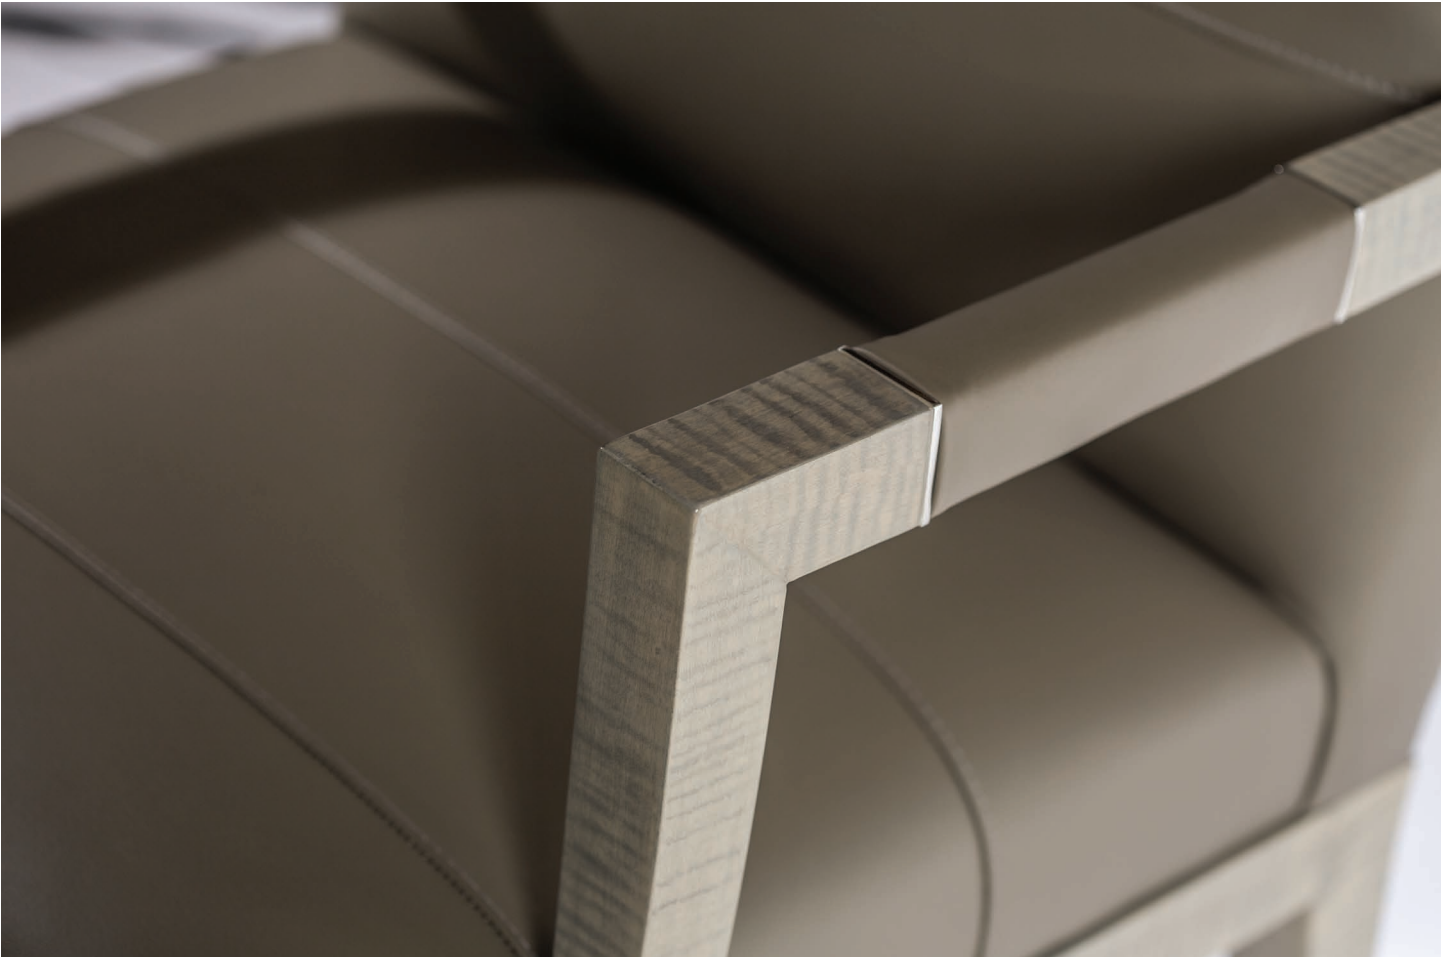

M A G N I

Valentino

The "Valentino" Chair, hand-crafted in Southern California, features newly designed tapered curved legs, gracefully flush cuff links and is shown here in our Obeche Caffé Light High Gloss finish.

dimensions

22 3/4" W x 23" D x 35" H, 19" SH 25 1/2" AH
(armchair)

20 1/2" W x 23" D x 35" H, 19" SH (side chair)

material

COM: 3 yds (for both armchair and side chair)
COL: 54 sq ft (for both armchair and side chair)

details

also available as a barstool
option: cuff links on arms and legs