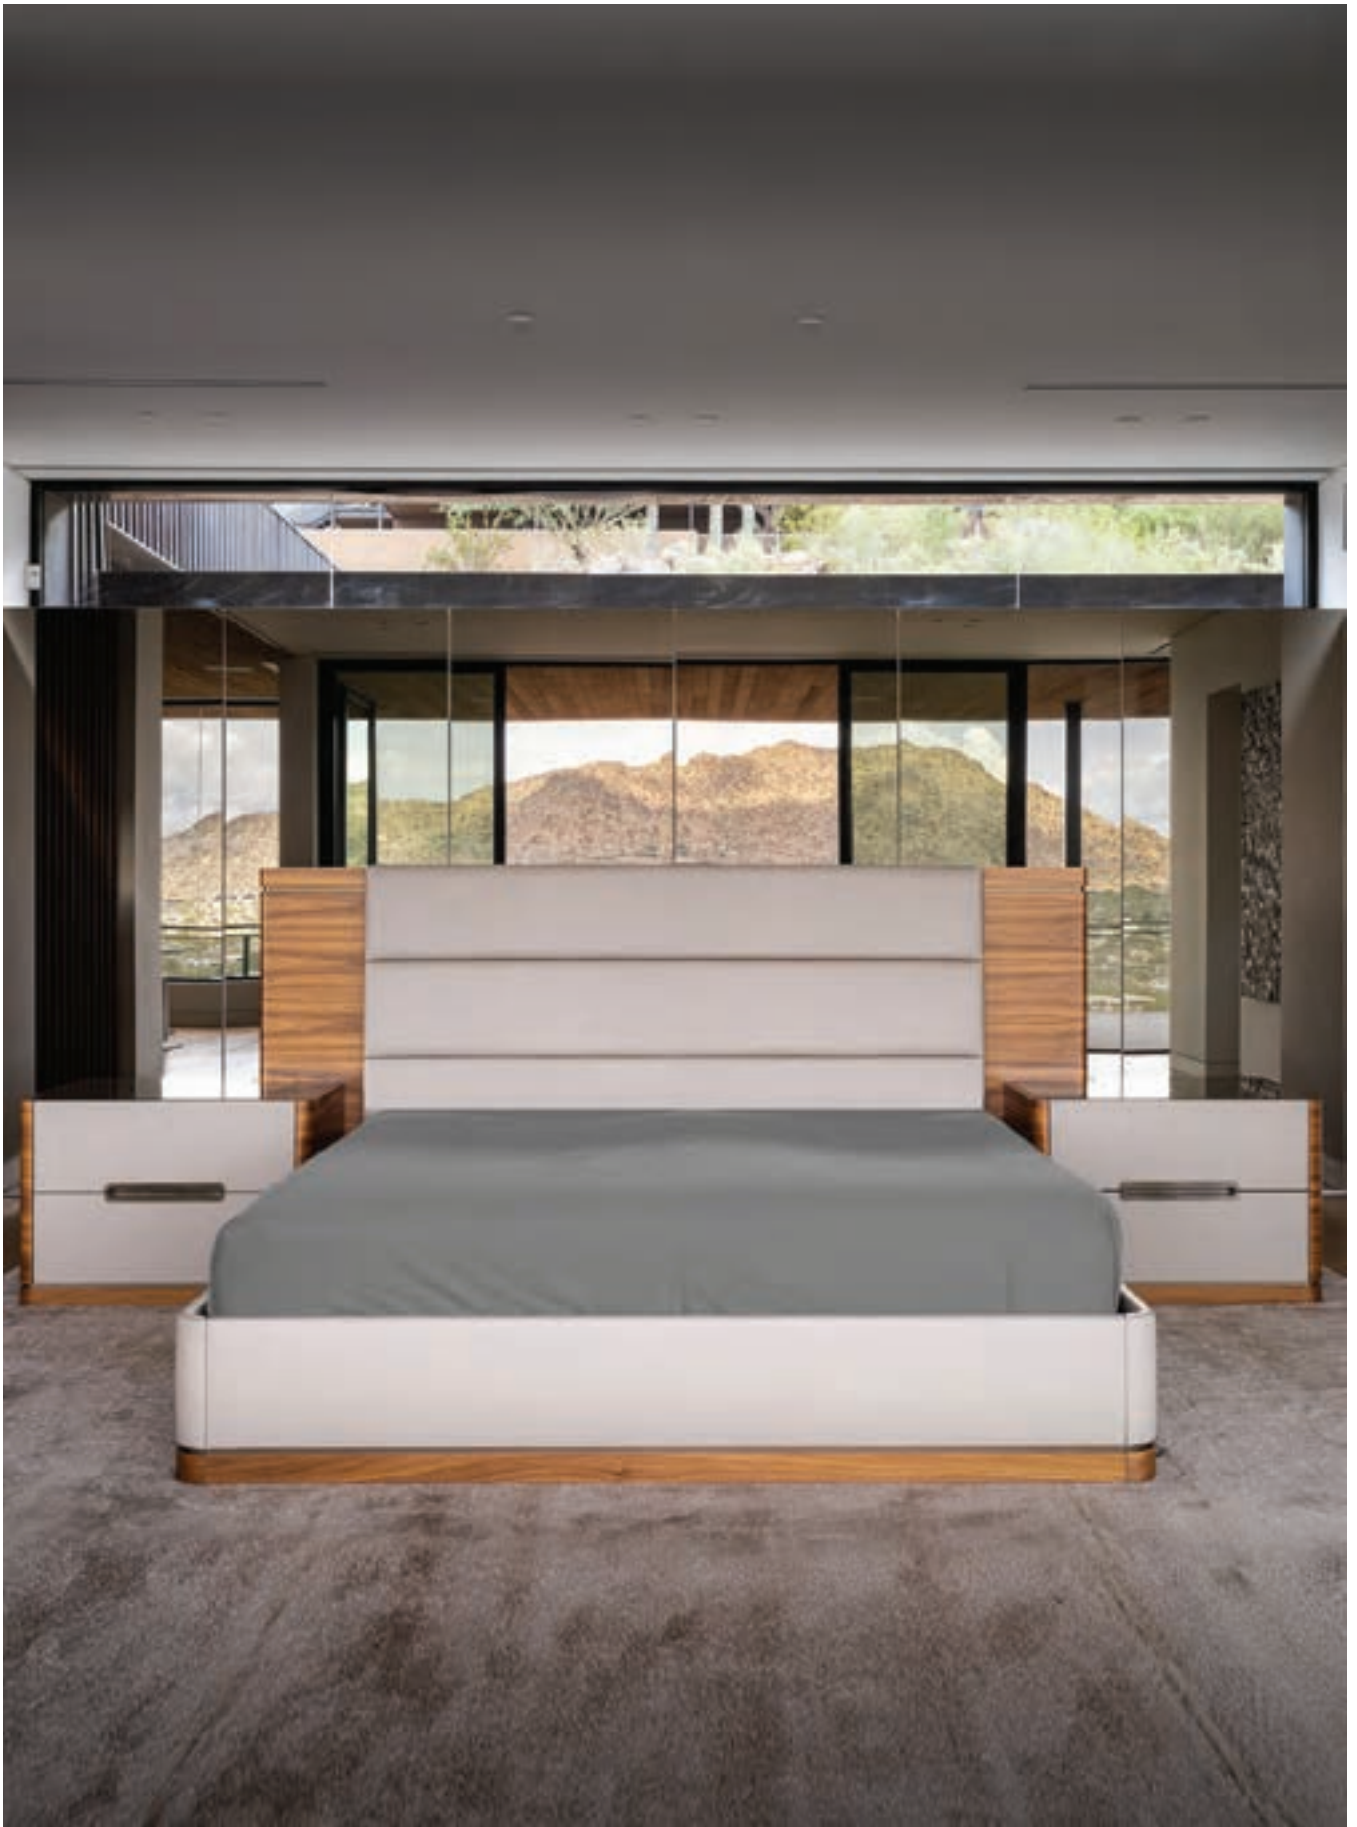

M A G N I

Scottsdale

The "Scottsdale" Bed, hand-crafted in Southern California, is an upholstered bed accented with a wood finish and metal trim. Complemented with two matching nightstands, it's curved corners ties the set together elegantly.

dimensions

155" W x 52" H x 94" D

finish

shown in a wooden finish with a bronze accent

materials

COL: 150 sq ft (king)

details

COM is quoted as railroaded
lighting provided by client
mattress info needed at the time of order