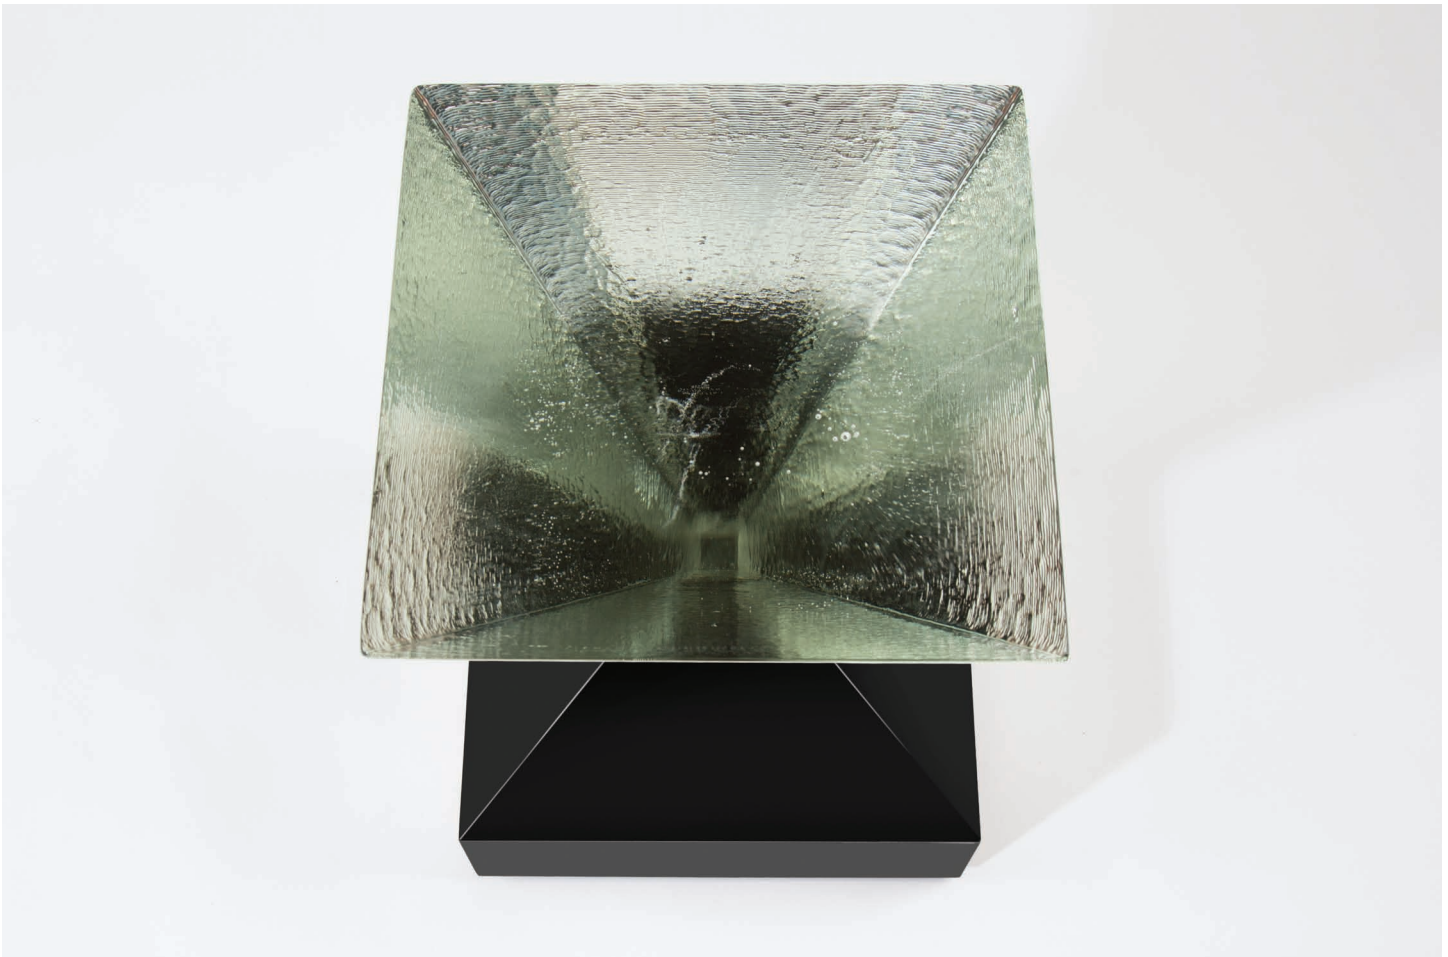

M A G N I

Pyramid

# Pyramid Side Table ©

The "Pyramid" Side Table is hand-crafted in Southern California. The hand-cast glass top is mounted like a jewelry setting.

**dimensions**

14" W X 14" D X 18" H

**finish**

top is clear cast glass  
shown in black walnut satin and black lacquer satin  
versions

**details**

due to its hand-made nature, the glass slab may vary  
up to 1/8" during production  
glass color tone may vary (clear - pale green)  
depending on ambient light intensity