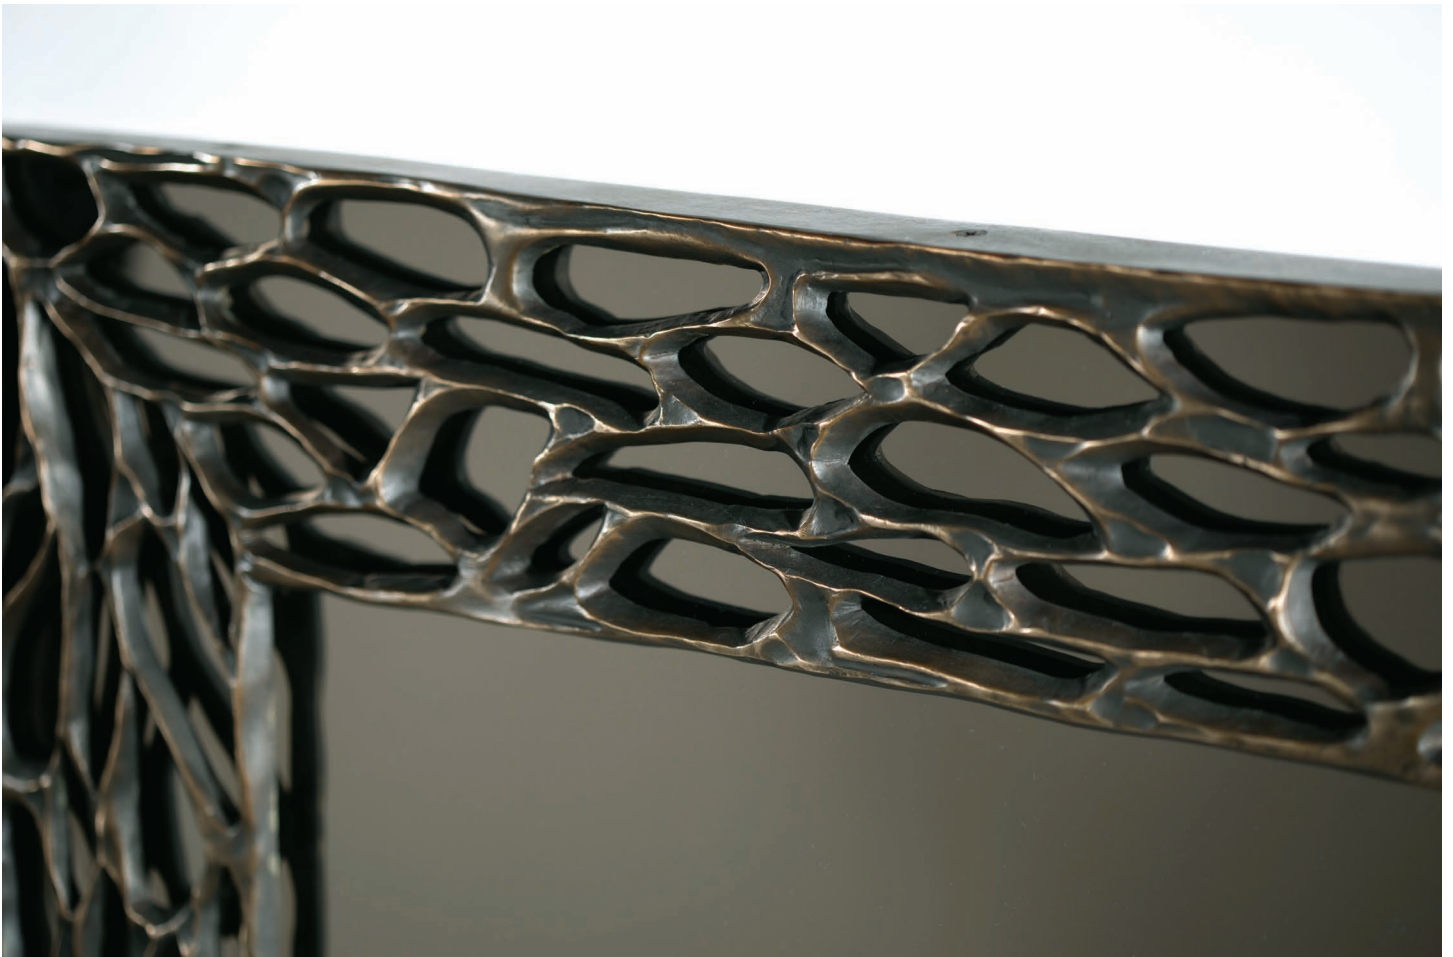

M A G N I

Portal

The "Portal" Mirror, hand-crafted in Southern California, is a contemporary reworking of decorative styles of the past and accented with a texture inspired by nature.

dimensions

30" W x 1 1/2" D x 42" H

finish

oil rubbed cast bronze

details

available in 12" increments
includes wall cleat