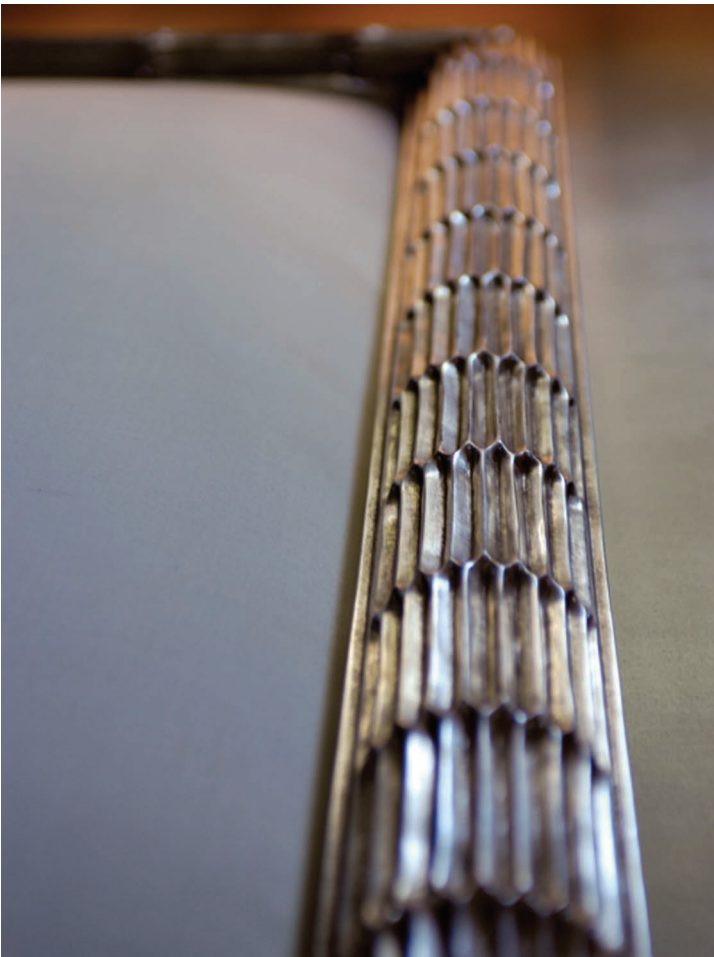

M A G N I

Deneuve

The “Deneuve” Headboard, hand-crafted in Southern California, is timeless and elegant. The headboard is hand-carved hardwood finished in pure silver leaf over red clay. Upholstered insert.

dimensions

Headboard: 84" OAW x 60" OAH (king)

finish

shown in pure silver leaf over red clay

materials

COM: 3 yds
COL: 54 sq ft

details

also available as headboard