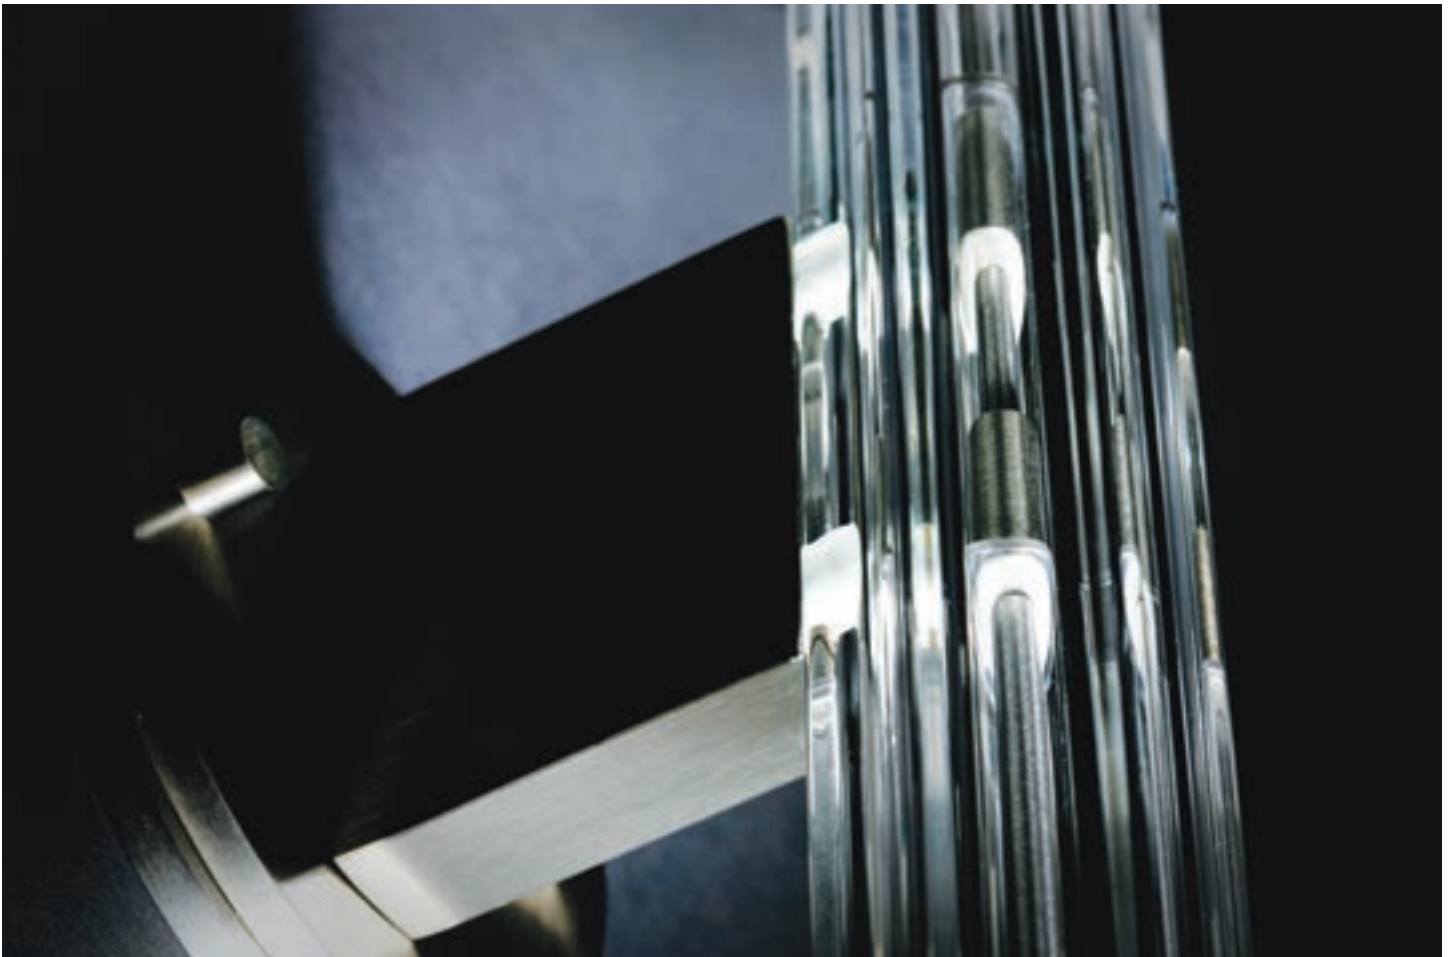

M A G N I

Montecito

The "Montecito" Sconce, features an Austrian crystal stem and a hand blown glass shade with beveled edge detail. The cast bronze backplate is a raised panel detail accentuated with a hand rubbed finish.

dimensions

6" DIA SHADE x 18" H x 7" PROJECTION

finish

oil rubbed bronze, natural bronze, polished bronze, silver patina bronze, polished nickel, brushed nickel

details

Mounting Location: center of backplate