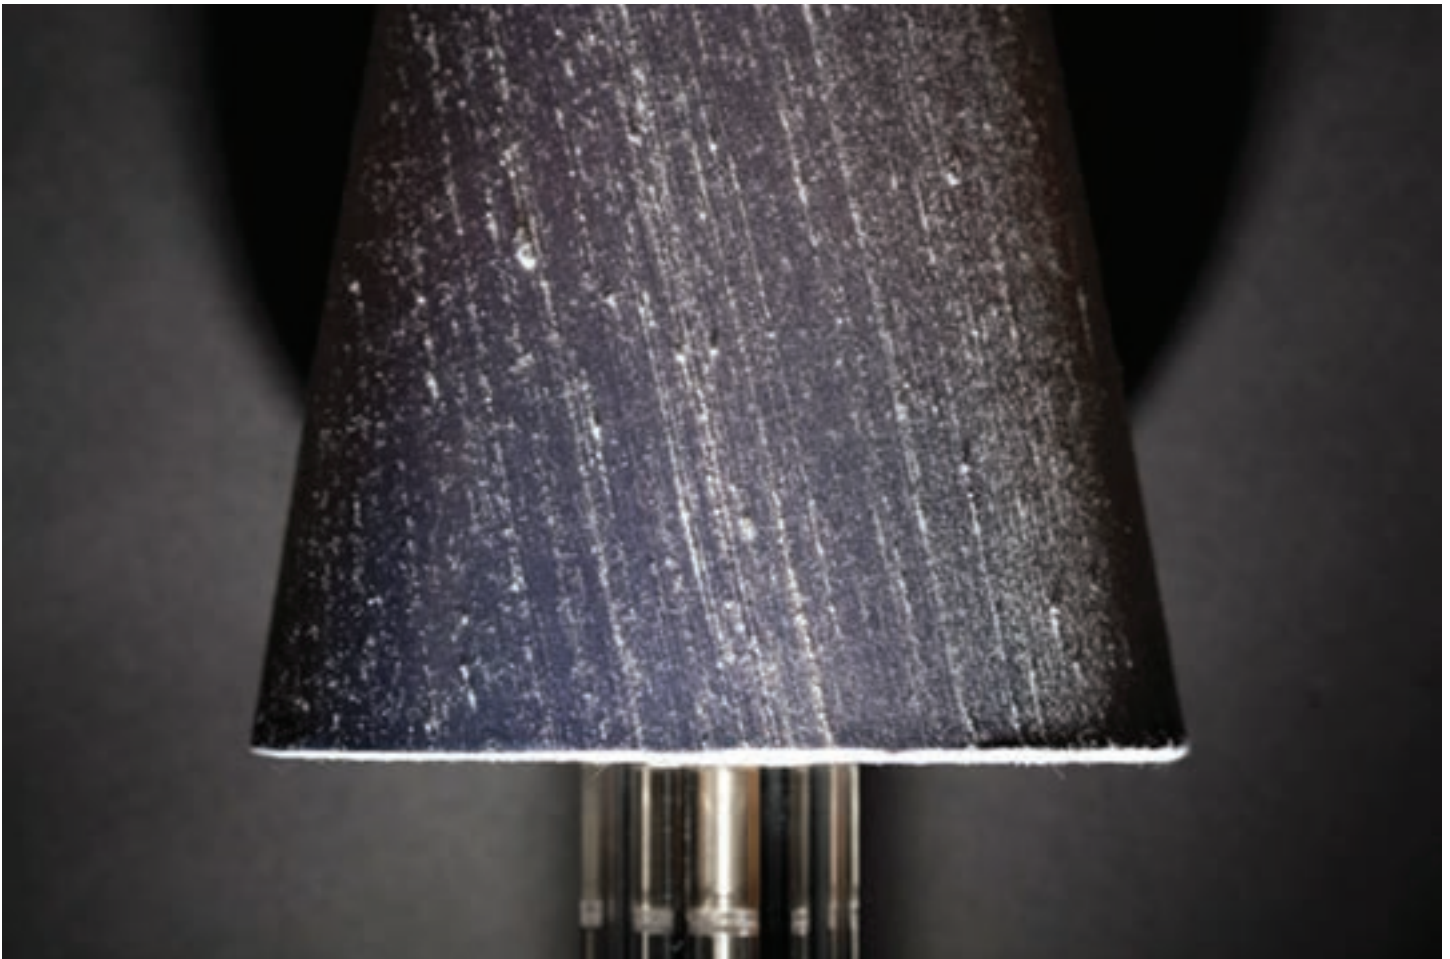

M A G N I

Marin

The "Marin" Sconce features a fluted Austrian crystal stem adorned with a silk shade. The cast bronze backplate is accentuated with a hand rubbed finish.

dimensions

6" W x 18" H x 7" PROJECTION

finish

oil rubbed bronze, natural bronze, silver patina  
bronze, polished nickel, brushed nickel, polished  
bronze

materials

Austrian crystal, silk

details

Mounting Location: center of backplate

Lighting: (1) 40W E12, 120V, 40W